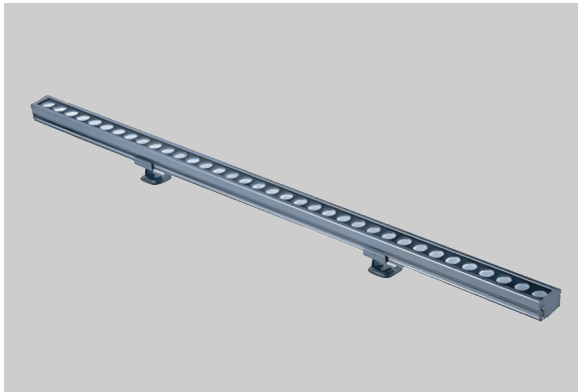

WALL WASHER

Inground Light | Wall Washer

ZERON

NEW LIGHT NEW LIFE

Wall Washer

ZERN-ALTD

3.000K 4.000K 5.000K 6.000K

■ Specification

Daya (W)	Input Voltage	Frequency Amp	LED Efikasi	Total Lumen	CRI	Temperatur Warna	Proteksi	Material
18W	DC 12V, 24V / AC 220V	50/60Hz	100Lm/W	1.800Lm	>80Ra (optional >90Ra)	3000K-6000K, RGB	IP65	Aluminium+PC
24W	DC 12V, 24V / AC 220V	50/60Hz	100Lm/W	2.400Lm	>80Ra (optional >90Ra)	3000K-6000K, RGB	IP65	Aluminium+PC
36W	DC 12V, 24V / AC 220V	50/60Hz	100Lm/W	3.600Lm	>80Ra (optional >90Ra)	3000K-6000K, RGB	IP65	Aluminium+PC

Model : ZERN-ALTD35018

Dimension (mm)

Model : ZERN-ALTD51024

Dimension (mm)

Model : ZERN-ALTD100036

Dimension (mm)

Application

- * Easy maintenance
- Modular LED for easy replacement
- Opening and closing possible of LED module part and power supply part
- Customizable beam angle
- Temperature max 50°